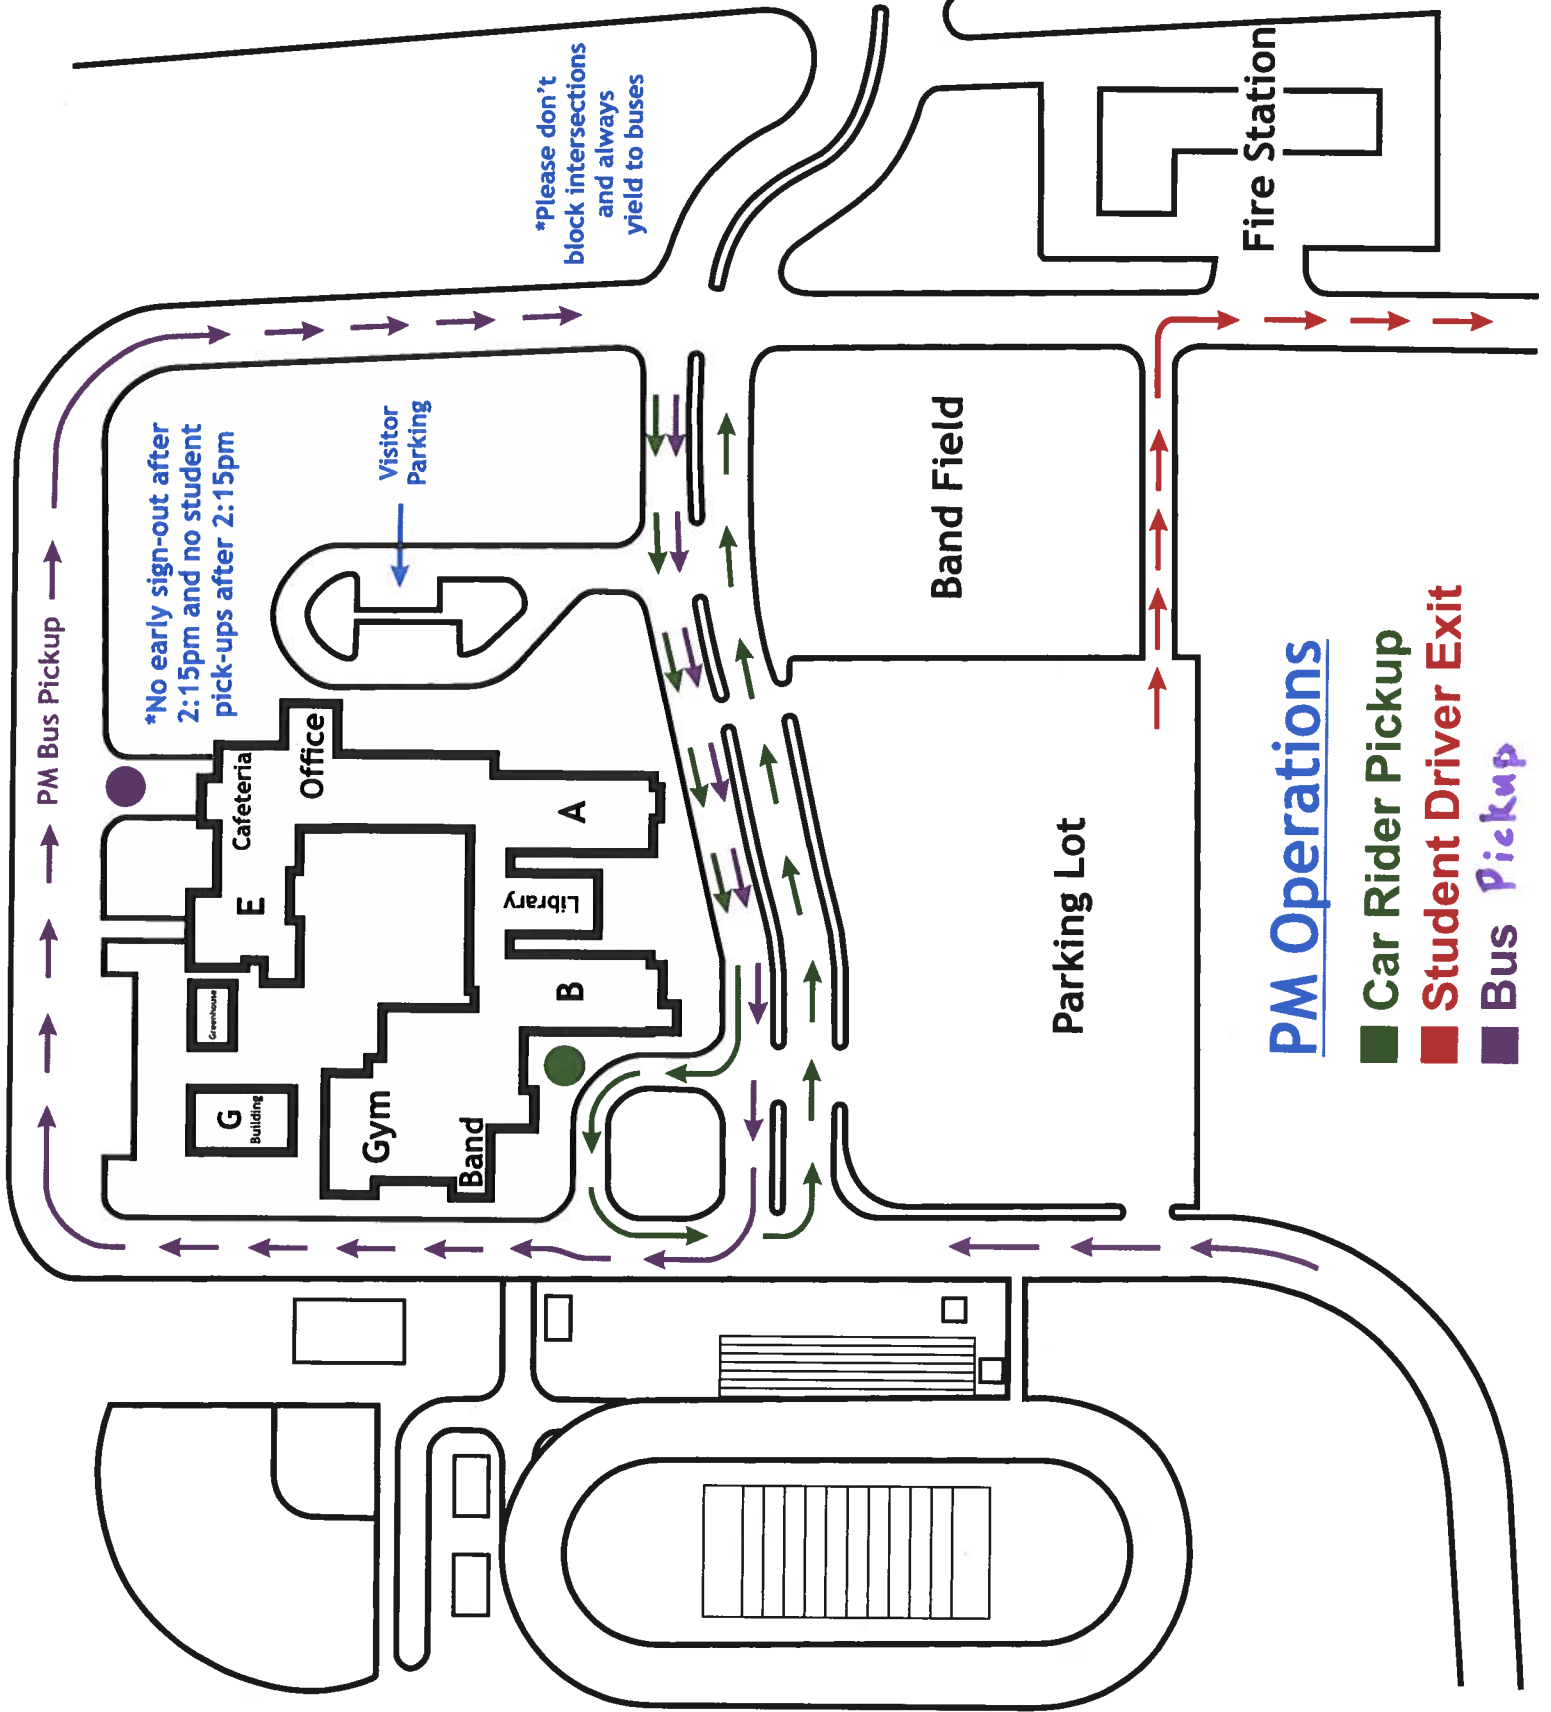

U.S. Hwy 31 South Bound Lanes

*No early sign-out after 2:15pm and no student pick-ups after 2:15pm

*Please don't block intersections and always yield to buses

PM Operations

- Car Rider Pickup
- Student Driver Exit
- Bus Pickup

PM Bus Pickup

Fire Station

Band Field

Parking Lot

Gym

Cafeteria

Office

Library

Band

Visitor Parking

Greenhouse

Building

A

B